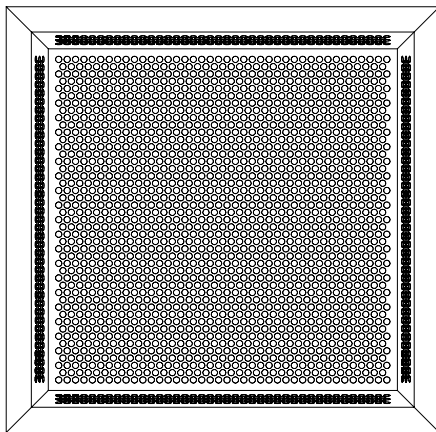

COB - Perforated Face Stainless Steel Non-Adjustable Ceiling Outlet Box

20 GA. Type 304 S.S. With Satin Polish (Type 316 Available)
With 3/16" Diameter Round Holes On 1/4" Staggered Centers

Available In 2' x 2' or 2' x 4' Listed Sizes In 5 Standard Heights (4", 6", 8", 10" and 12")
(See reverse side for performance data)

STYLE 1 - SURFACE MOUNT

STYLE 2 - LAY-IN T-BAR

Qty.	Style	Listed Size	Height	Stainless		Inlet Collar		O.B.D.	Tag
				304	316	Round (Specify Size)	Sq. / Rect. (Specify Size)		

To maintain KEES' policy of continuous product development, we reserve the right to change prices, specifications, ratings and dimensions without notice or obligation.