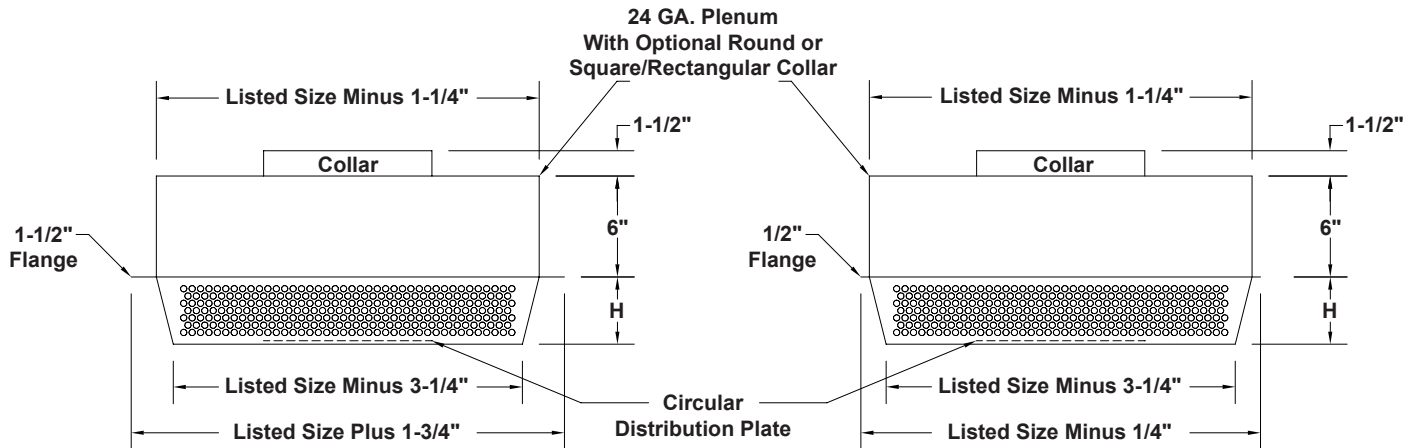

COB - Perforated Face Stainless Steel Non-Adjustable Ceiling Outlet Box

20 GA. Type 304 S.S. With Satin Polish (Type 316 Available)
With 3/16" Diameter Round Holes On 1/4" Staggered Centers

Available In 2' x 2' or 2' x 4' Listed Sizes In 5 Standard Heights (4", 6", 8", 10" and 12")
(See reverse side for performance data)

STYLE 1 - SURFACE MOUNT

STYLE 2 - LAY-IN T-BAR

Qty.	Style	Listed Size	Height	Stainless		Inlet Collar		O.B.D.	Tag
				304	316	Round (Specify Size)	Sq. / Rect. (Specify Size)		

To maintain KEES' policy of continuous product development, we reserve the right to change prices, specifications, ratings and dimensions without notice or obligation.