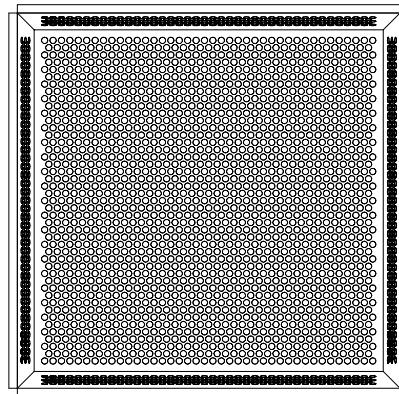

COB - Perforated Face Stainless Steel Non-Adjustable Ceiling Outlet Box

20 GA. Type 304 S.S. With Satin Polish (Type 316 Available)
With 3/16" Diameter Round Holes On 1/4" Staggered Centers

Available In 2' x 2' or 2' x 4' Listed Sizes In 5 Standard Heights (4", 6", 8", 10" and 12")
(See reverse side for performance data)

STYLE 1 - SURFACE MOUNT

STYLE 2 - LAY-IN T-BAR

Qty.	Style	Listed Size	Height	Stainless		Inlet Collar		O.B.D.	Tag
				304	316	Round (Specify Size)	Sq. / Rect. (Specify Size)		

To maintain KEES' policy of continuous product development, we reserve the right to change prices, specifications, ratings and dimensions without notice or obligation.